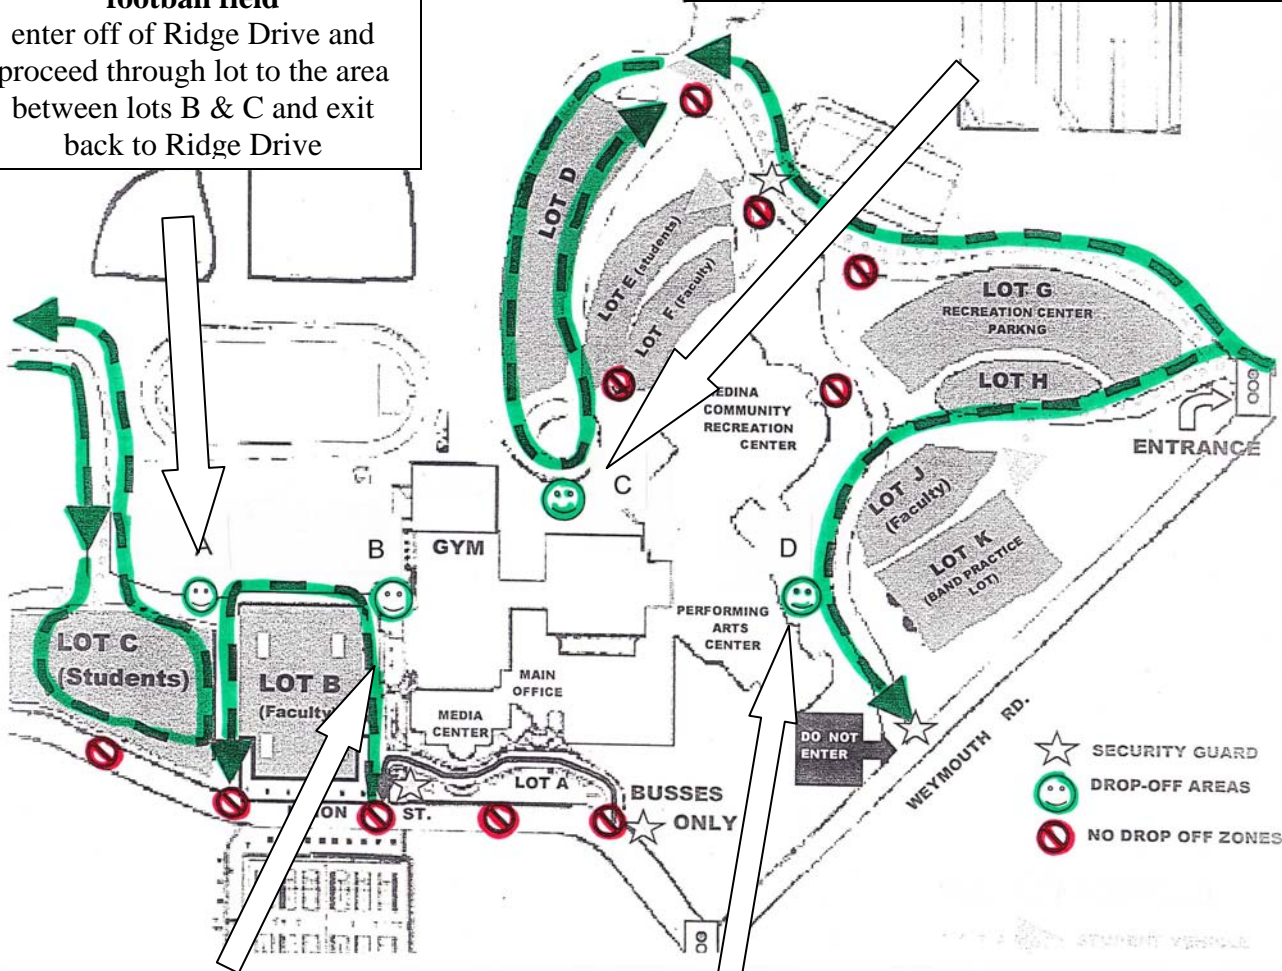

# MHS DROP OFF POINTS January 2010

**AREA "A"**  
**The area between parking lots B & C just south of the football field**  
 enter off of Ridge Drive and proceed through lot to the area between lots B & C and exit back to Ridge Drive

**AREA "C"**  
**The North Loop doors D2, D3 & D4**  
 enter off of Weymouth Road and follow the road past the Rec Center to the north side of the building and drop off between the Rec Center and the football field and exit back out towards Weymouth Road

**AREA "B"**  
**The B3 and B4 doors on the west side of the building**  
 enter off Union Street and drop off outside the gym and continue around the loop and exit back onto Union Street

**AREA "D"**  
**The Performing Arts Center doors J6**  
 enter off of Weymouth Road and proceed toward the Performing Arts Center drop off and exit on Weymouth Road (one-way)

**Students must be dropped off in one of the four areas indicated.**

**The south entrance (off Union Street) will not be open to drop-offs as this is the area where our special needs students are dropped off and picked up each day. These same areas will also be utilized for pick-up at the end of the school day.**